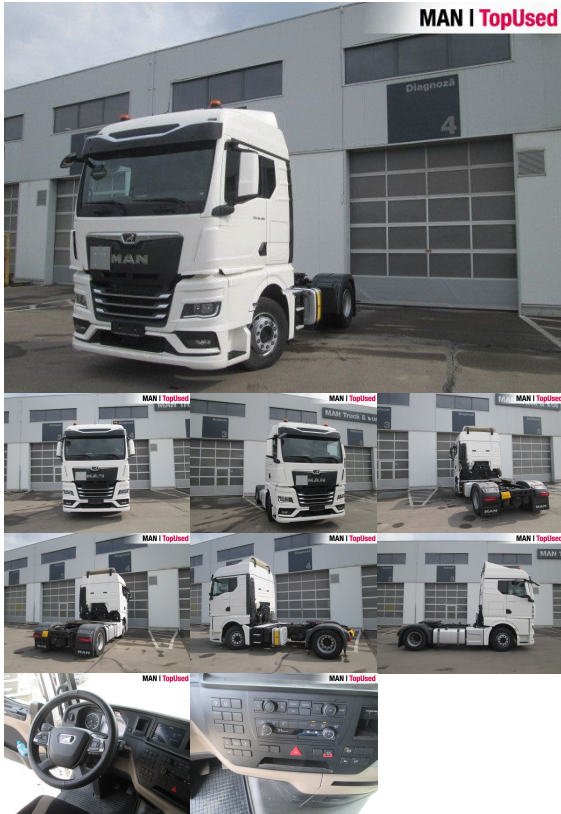

# MAN TGX 18.480 4X2 BL SA ADR FL

SH00870526

Body type	Tractor unit
1st reg.	02/2025
Power	353kW (480 HP)
Mileage	85736 km
Storage location	Braşov - MHS Truck Service

## BASIC DATA

Brand	MAN
Model serie	TGX
Model variant	TGX TG3
Body type	Tractor unit (Standard)
Colours	white
Driver's cab	GM

## TECHNICAL DATA

Power	353 kW (480 HP)
Fuel	Diesel
Gearbox type	Automatic
Wheel drive	4x2
Suspension	Leaf air suspension
Axles	2 axles

## WEIGHTS AND MEASURES

GVW	18,000 kg
Rear overhang	800 mm
Wheel base	3600 mm
Fuel tank	AdBlue: 60 l Fuel tank: 490 l
Emission category	Euro6

Price	<b>74,990 EUR</b> (net)
	<b>90,738 EUR</b> (gross)
Offer Date	08.05.2026